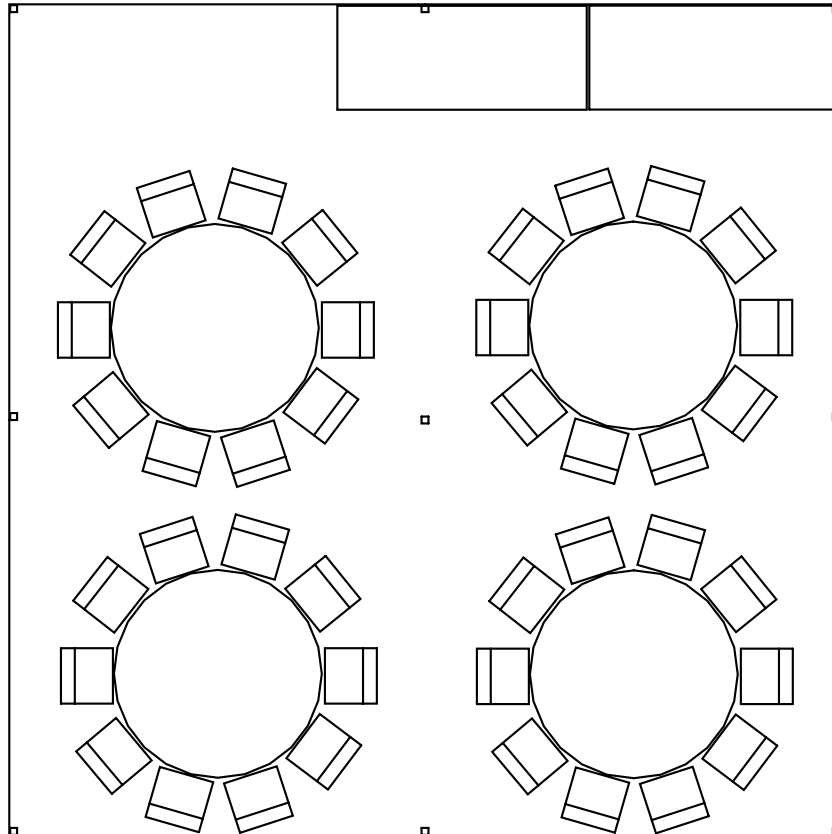

**DURANT'S
PARTY RENTALS**

www.durantsparty.com

20x20 APC Package

2-6' Rectangle Tables
4-60" Round Tables
40-Grey Folding Chairs
8-10 Per Table