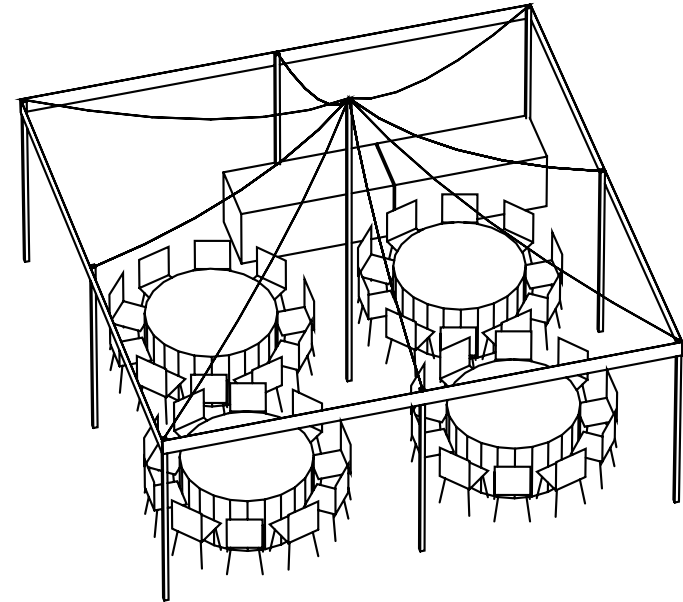

**DURANT'S
PARTY RENTALS**

www.durantsparty.com

20x20 APC Package

2-6' Rectangle Tables
4-60" Round Tables
40-Grey Folding Chairs
8-10 Per Table