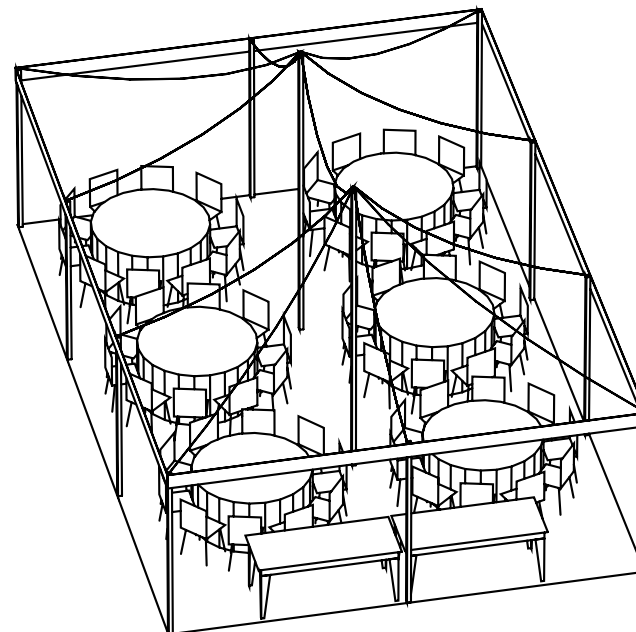

**DURANT'S
PARTY RENTALS**

www.durantsparty.com

20x30 APC Package

2- 6' Rectangle Tables
6- 60" Round Tables
60- Grey Folding Chairs
8-10 per table