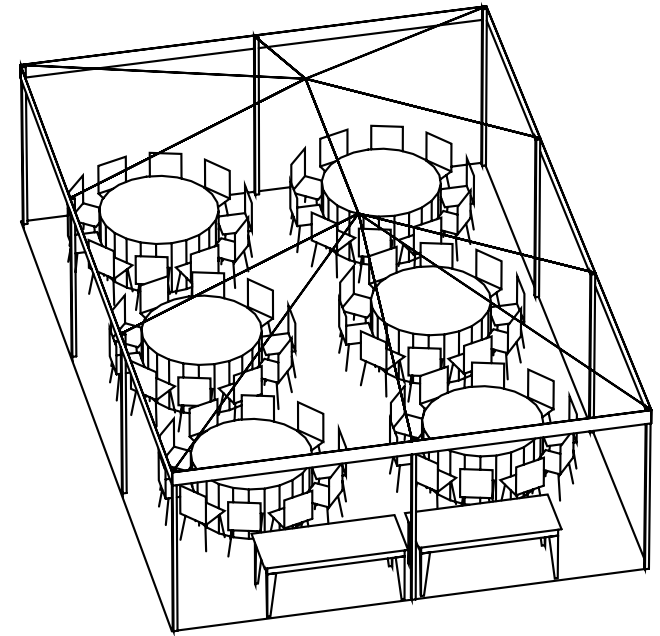

**DURANTS
PARTY RENTALS**

www.durantsparty.com

20 x 30 Frame Package

2-6' Rectangle Tables
6-60" Round Tables
60-Grey Folding Chairs
8-10 Per Table