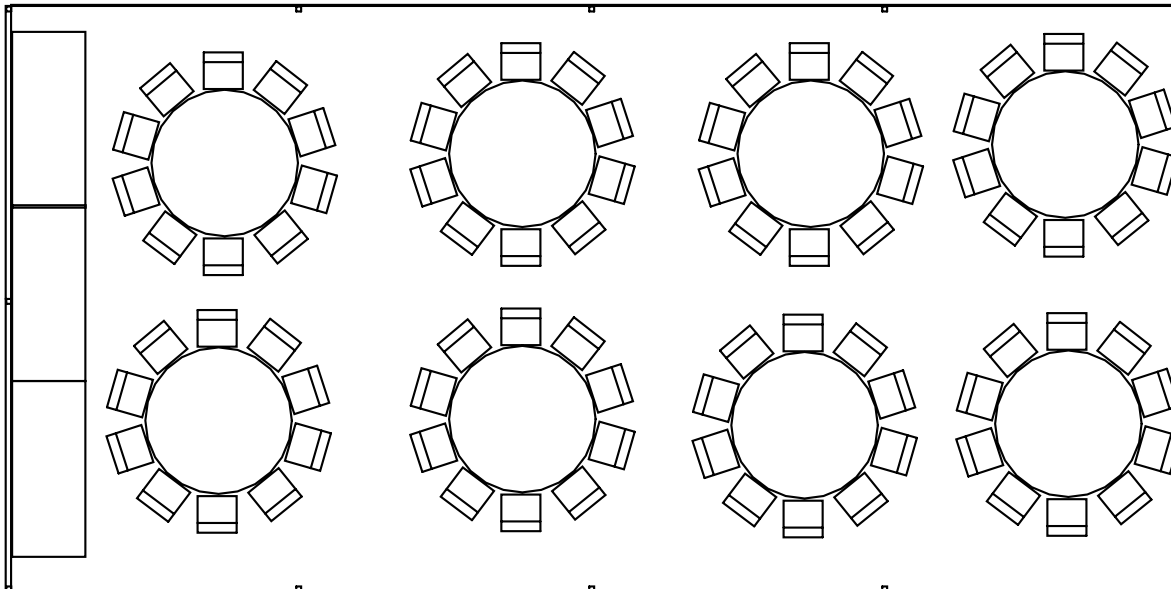

**DURANT'S
PARTY RENTALS**

www.durantsparty.com

20 x 40 Frame Package

3-6' Rectangle Tables
8-60" Round Tables
80-Grey Folding Chairs
8-10 Per Table