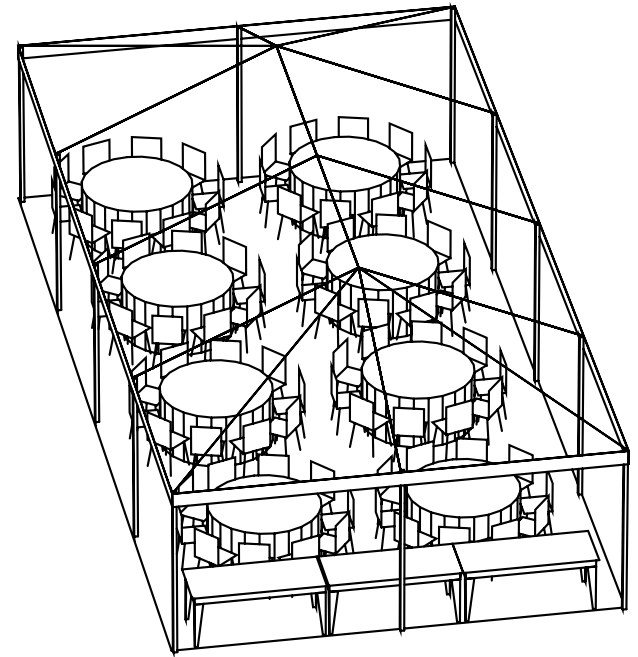

**DURANT'S
PARTY RENTALS**

www.durantsparty.com

20 x 40 Frame Package

3-6' Rectangle Tables
8-60" Round Tables
80-Grey Folding Chairs
8-10 Per Table