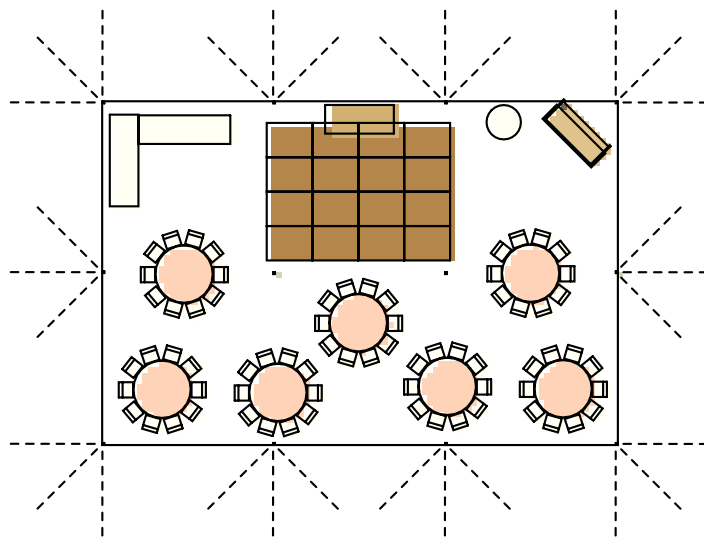

30'x45' CENTURY TENT

ROUND SEATING 56-70 GUESTS

12'x16' DANCE FLOOR
(1) 6' BAR

- (1) 36" ROUND CAKE TABLE
- (1) 6"x30" RECTANGULAR DJ TABLE
- (2) 8'x30" RECTANGULAR BUFFET TABLES
- (7) 60" ROUND TABLES - 8-10 PER TABLE

RECTANGULAR SEATING 48-60 GUESTS

12'x16' DANCE FLOOR
(1) 6' BAR

- (1) 36" ROUND CAKE TABLE
- (1) 6"x30" RECTANGULAR DJ TABLE
- (2) 8'x30" RECTANGULAR BUFFET TABLES
- (6) 8'x30" RECTANGULAR TABLES - 8-10 PER TABLE